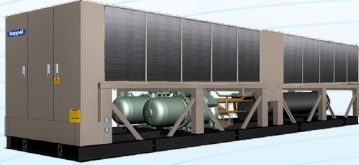

CHILLER UNITS

koppel

Air-Cooled Modular Units

Modular Air-Cooled Scroll Chiller

FEATURES

- **WIDE APPLICATION RANGE**
Capacity range from 30kW to 250kW, model combinations up to 2000kW, Combination of different Fan Coil Units & Air Handling Units
- **WIDE TEMPERATURE OPERATION RANGE**
Low ambient temperature cooling function
Low water temperature function
- **ADVANCED TECHNOLOGY**
Digital Scroll technology utilizes axial sealing to precisely adjust axial motion range
Provides 10% to 100% step-less capacity output
Less electromagnetic interference
High reliability in high ambient temperature

Modular Air-Cooled Screw Chiller

FEATURES

- **WIDE APPLICATION RANGE**
Capacity range from 107TR to 500TR
- **LOWEST TOTAL COST OF OWNERSHIP**
Best brand of compressor & refrigerant control
Reliable operation, low risk of uncomfortable downtime
Low on maintenance cost
- **ENVIRONMENTAL RESPONSIBILITY**
R134a refrigerant
High cooling efficiency
Sustainable & reliable performance
- **SILENT OPERATION**
Larger impeller dimension & reduced speed
Condenser fan with intelligent control logic, control working fan, low consumption & less noise